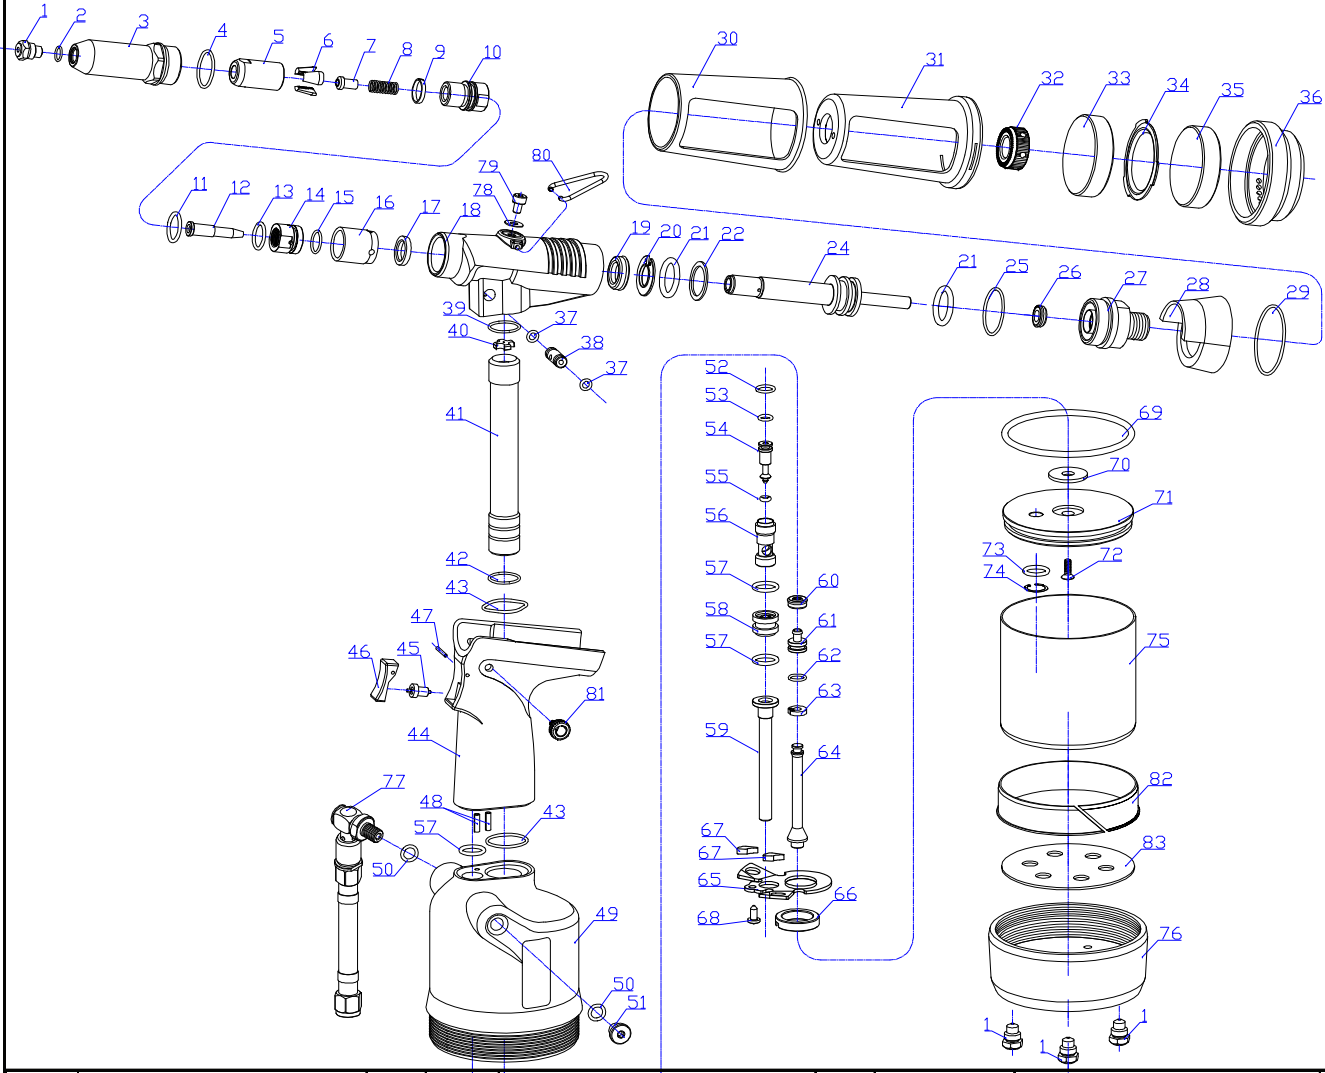

OS-1520 **GAV** HAVALI POP PERÇİN

NO.	PARÇA ADI	ADET	NO.	PARÇA ADI	ADET	NO.	PARÇA ADI	ADET
1	NOSEPIECE 3.2	1	27	END CAP	1	56	VALVE BODY	1
1	NOSEPIECE 4.0	1	28	STEM COLLECTOR ADAPTOR	1	57	O RING	3
1	NOSEPIECE 4.8	1	29	O RING	1	58	VALVE SEAT	1
1	NOSEPIECE 6.4	1	30	STEM COLLECTOR OUTER	1	59	TRANSFER TUBE	1
2	O RING	1	31	STEM COLLECTOR INNER	1	60	LIP SEAL	1
3	NOSE CASING	1	32	RETAINING NUT	1	61	OIL TUBE PISTON	1
4	O RING	1	33	SILENCER	1	62	O RING	1
5	JAW HOUSING	1	34	STEM COLLECTOR END CAP	1	63	PISTON RING	1
6	JAWS	1	35	SILENCER	1	64	PISTON ROD	1
7	JAW SPREADER	1	36	SILENCER CAP	1	65	CLAMP PLATE	1
8	SPRING	1	37	O RING	2	66	SET NUT	1
9	LOCK RING	1	38	ADJUSTING BUTTON	1	67	SILENCER	2
10	JAW SPREADER HOUSING	1	39	O RING	1	68	TAPPING SCREW	1
11	O RING	1	40	STAR WASHER	1	69	O RING	1
12	VACUUM SLEEVE	1	41	OIL TUBE	1	70	WASHER	1
13	PTFE RING	1	42	O RING	1	71	PISTON	1
14	SET NUT	1	43	O RING	2	72	BOLT	1
15	O RING	1	44	HANDLE	1	73	LIP SEAL	1
16	SEAL HOUSING	1	45	TRIGGER VALVE	1	74	RETAINING RING	1
17	SEALING RING	1	46	TRIGGER	1	75	ALUMINUM CYLINDER LINER	1
18	HEAD ASSEMBLY	1	47	TRIGGER PIN	1	76	BASE COVER	1
19	LIP SEAL	1	48	SPRING PIN	2	77	ON/OFF ASSEMBLY	1
20	SEAL RETAINER	1	49	PLASTIC CYLINDER	1	78	WASHER	1
21	O RING	2	50	O RING	2	79	OIL SCREW	1
22	PLASTIC RING	1	51	SCREW	1	80	HOOK	1
23			52	O RING	1	81	ADJUSTING NUT	1
24	HEAD PISTON	1	53	O RING	1	82	SPACER	1
25	O RING	1	54	VALVE SPOOL	1	83	CUSHION	1
26	LIP SEAL	1	55	O RING	1			